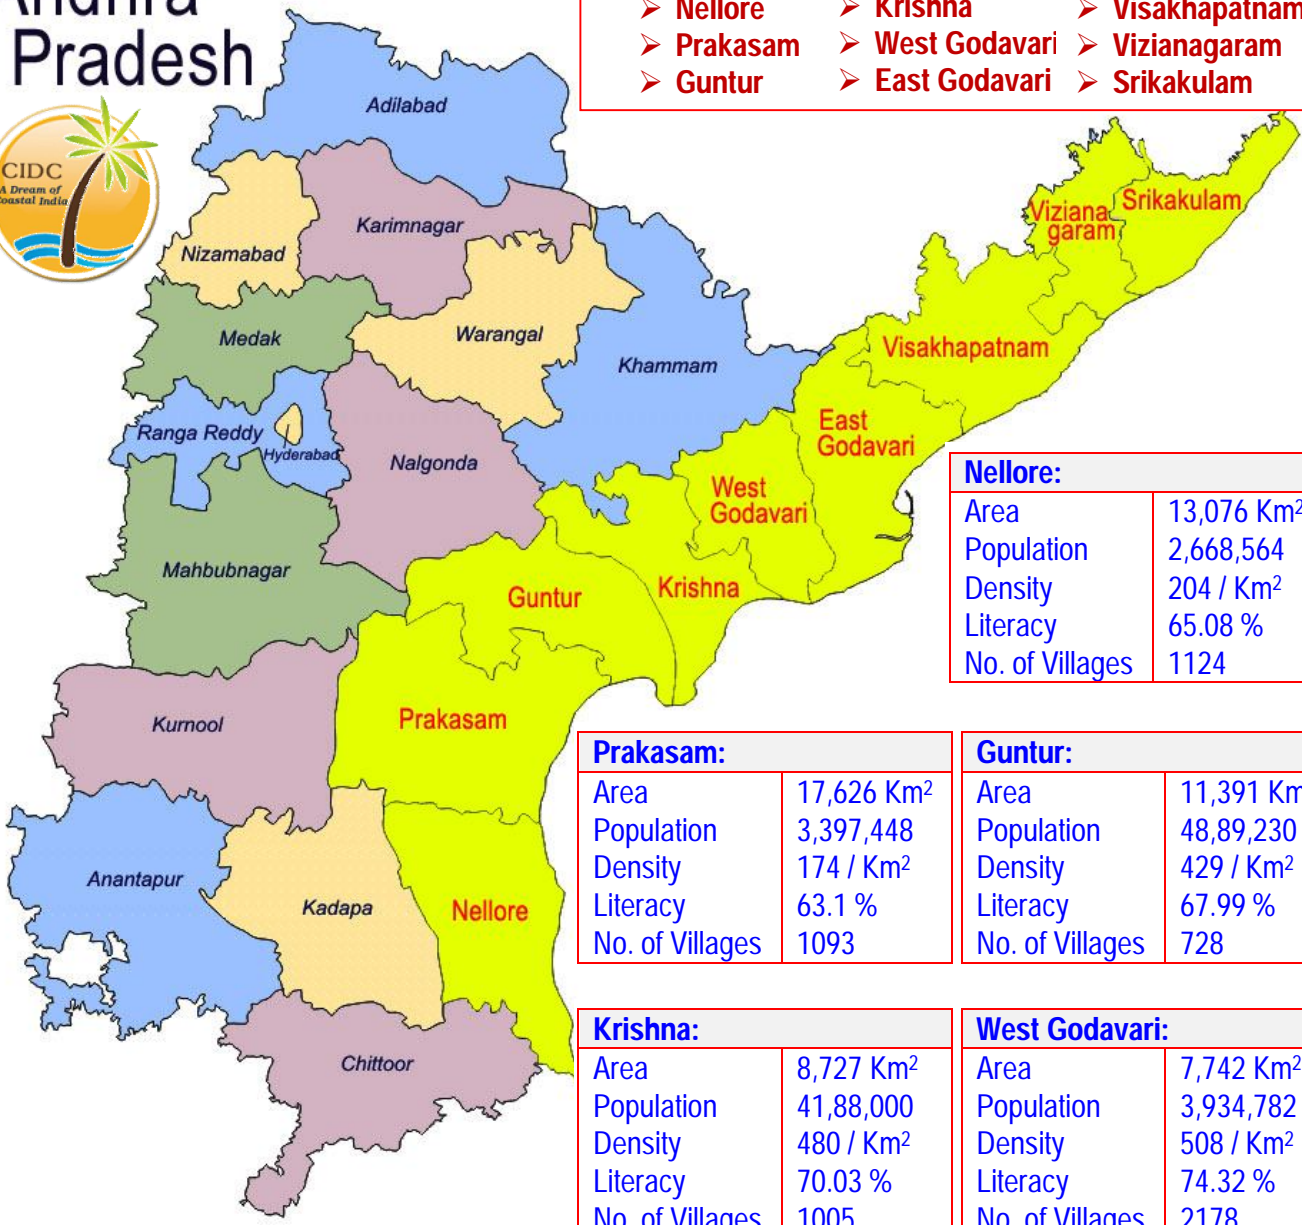

COASTAL ANDHRA PRADESH DEVELOPMENT COUNCIL (CAPDC)

Andhra Pradesh

Coastal Districts:

- Nellore
- Prakasam
- Guntur
- Krishna
- West Godavari
- East Godavari
- Visakhapatnam
- Vizianagaram
- Srikakulam

Nellore:	
Area	13,076 Km ²
Population	2,668,564
Density	204 / Km ²
Literacy	65.08 %
No. of Villages	1124

Prakasam:	
Area	17,626 Km ²
Population	3,397,448
Density	174 / Km ²
Literacy	63.1 %
No. of Villages	1093

Guntur:	
Area	11,391 Km ²
Population	48,89,230
Density	429 / Km ²
Literacy	67.99 %
No. of Villages	728

Krishna:	
Area	8,727 Km ²
Population	41,88,000
Density	480 / Km ²
Literacy	70.03 %
No. of Villages	1005

West Godavari:	
Area	7,742 Km ²
Population	3,934,782
Density	508 / Km ²
Literacy	74.32 %
No. of Villages	2178

East Godavari:	
Area	10,807 Km ²
Population	5151549
Density	476 / Km ²
Literacy	64.53 %
No. of Villages	1404

Visakhapatnam:	
Area	11161 Km ²
Population	38,32,000
Density	343 / Km ²
Literacy	60.0 %
No. of Villages	3082