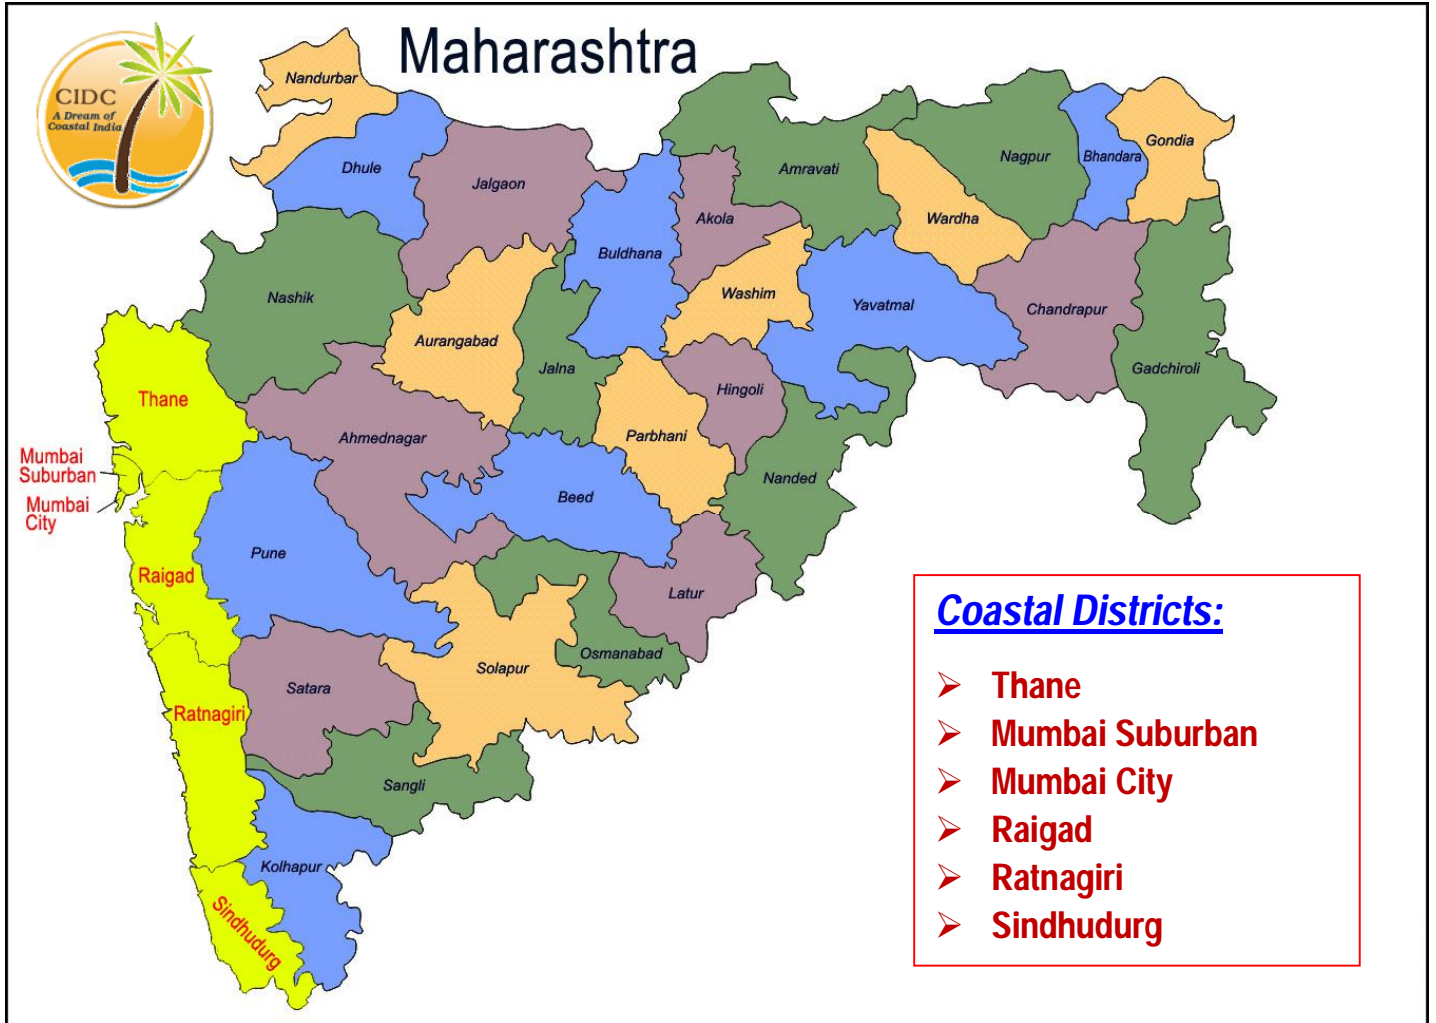

COASTAL MAHARASHTRA DEVELOPMENT COUNCIL (CMDC)

- Coastal Districts:**
- Thane
 - Mumbai Suburban
 - Mumbai City
 - Raigad
 - Ratnagiri
 - Sindhudurg

Total Coastline of Greater Mumbai District: 114 Km

Thane: (Coast: 113 Kms)	
Area	9,558 Km ²
Population	11,060,148
Density	1157 / Km ²
Literacy	80.67 %
No. of Villages	1748

Mumbai Suburban:	
Area	446 Km ²
Population	9,332,481
Density	20,925/Km ²
Literacy	89.91 %
No. of Villages	87

Mumbai City:	
Area	157 Km ²
Population	3,085,411
Density	19,652/Km ²
Literacy	89.21 %

Raigad: (Coast: 122 Km)	
Area	7,149 Km ²
Population	2,635,394
Density	370 / Km ²
Literacy	83.89 %
No. of Villages	1970

Ratnagiri: (Coast: 237 Km)	
Area	8,208 Km ²
Population	1,615,069
Density	197 / Km ²
Literacy	82.18 %
No. of Villages	1543

Sindhudurg: (Coast: 120 Km)	
Area	5,207 Km ²
Population	849,651
Density	163 / Km ²
Literacy	85.56 %
No. of Villages	743

Key issues to be addressed through seminars:

- Developmental Plan Research Survey
- Local Logistics Analysis
- Integration Plan of Beaches Development
- Environmental Aspects
- Fishermen Basic Skill Development Program
- Local Beach Tourism Promotion Plan & Development
- Creation of Awareness about Beach Tourism
- Creation of Basic Infrastructure of Beaches
- Providing sanitations to schools, hospitals and communities