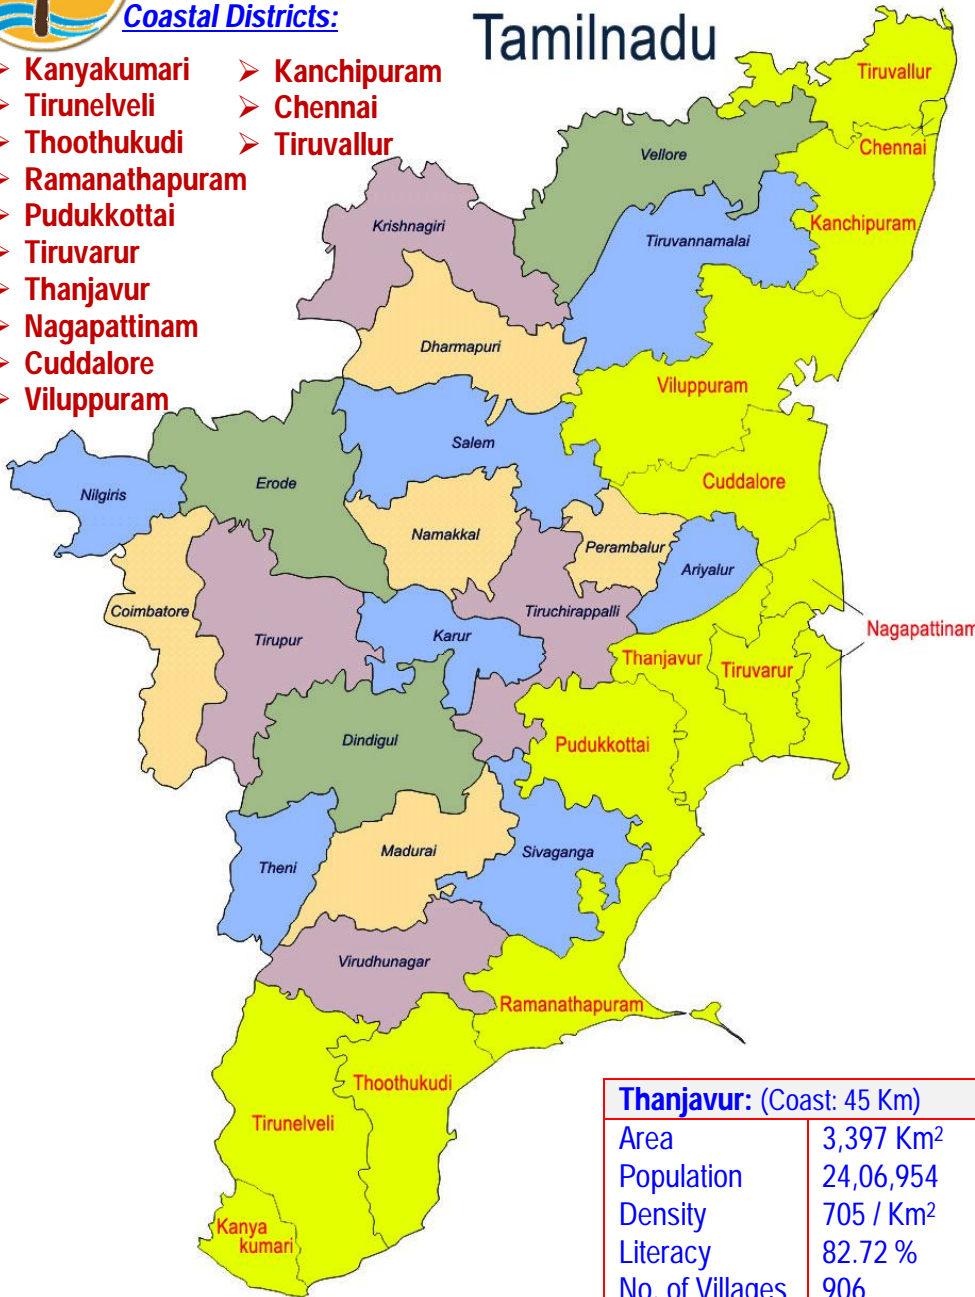

### Coastal Districts:

- Kanyakumari
- Tirunelveli
- Thoothukudi
- Ramanathapuram
- Pudukkottai
- Tiruvarur
- Thanjavur
- Nagapattinam
- Cuddalore
- Viluppuram
- Kanchipuram
- Chennai
- Tiruvallur

# Tamilnadu

<b>Kanyakumari:</b> (Coast: 72 Km)	
Area	1,672 Km <sup>2</sup>
Population	1,676,034
Density	1005 / Km <sup>2</sup>
Literacy	97.6 %
No. of Villages	188
<b>Tirunelveli:</b> (Coast: 35 Km)	
Area	6,823 Km <sup>2</sup>
Population	3,072,880
Density	410.5 / Km <sup>2</sup>
Literacy	68.44 %
No. of Villages	559
<b>Thoothukudi:</b> (Coast:160 Km)	
Area	4,621 Km <sup>2</sup>
Population	17,38,376
Density	378 / Km <sup>2</sup>
Literacy	86.52 %
No. of Villages	480
<b>Ramanathapuram:</b> (271 Km)	
Area	4,175 Km <sup>2</sup>
Population	13,37,560
Density	320 / Km <sup>2</sup>
Literacy	73.72 %
No. of Villages	429
<b>Pudukkottai:</b> (Coast: 39 Km)	
Area	4,663 Km <sup>2</sup>
Population	1,618,345
Density	350 / Km <sup>2</sup>
Literacy	80 %
No. of Villages	757
<b>Tiruvarur:</b> (Coast: 47 Km)	
Area	2,377 Km <sup>2</sup>
Population	11,69,474
Density	538 / Km <sup>2</sup>
Literacy	67.41 %
No. of Villages	906

<b>Cuddalore:</b> (Coast: 58 Km)	
Area	3,678 Km <sup>2</sup>
Population	22,85,395
Density	621 / Km <sup>2</sup>
Literacy	62.15 %
No. of Villages	681

<b>Viluppuram:</b> (Coast: 41 Km)	
Area	7,194 Km <sup>2</sup>
Population	34,58,873
Density	481 / Km <sup>2</sup>
Literacy	71.88 %
No. of Villages	1490

<b>Tiruvallur:</b> (Coast: 28 Km)	
Area	3,422 Km <sup>2</sup>
Population	3,728,104
Density	776 / Km <sup>2</sup>
Literacy	83.33 %
No. of Villages	602

- Key Issues to be addressed:**
- Developmental Plan Research Survey
  - Local Beach Tourism Promotion Plan & Development